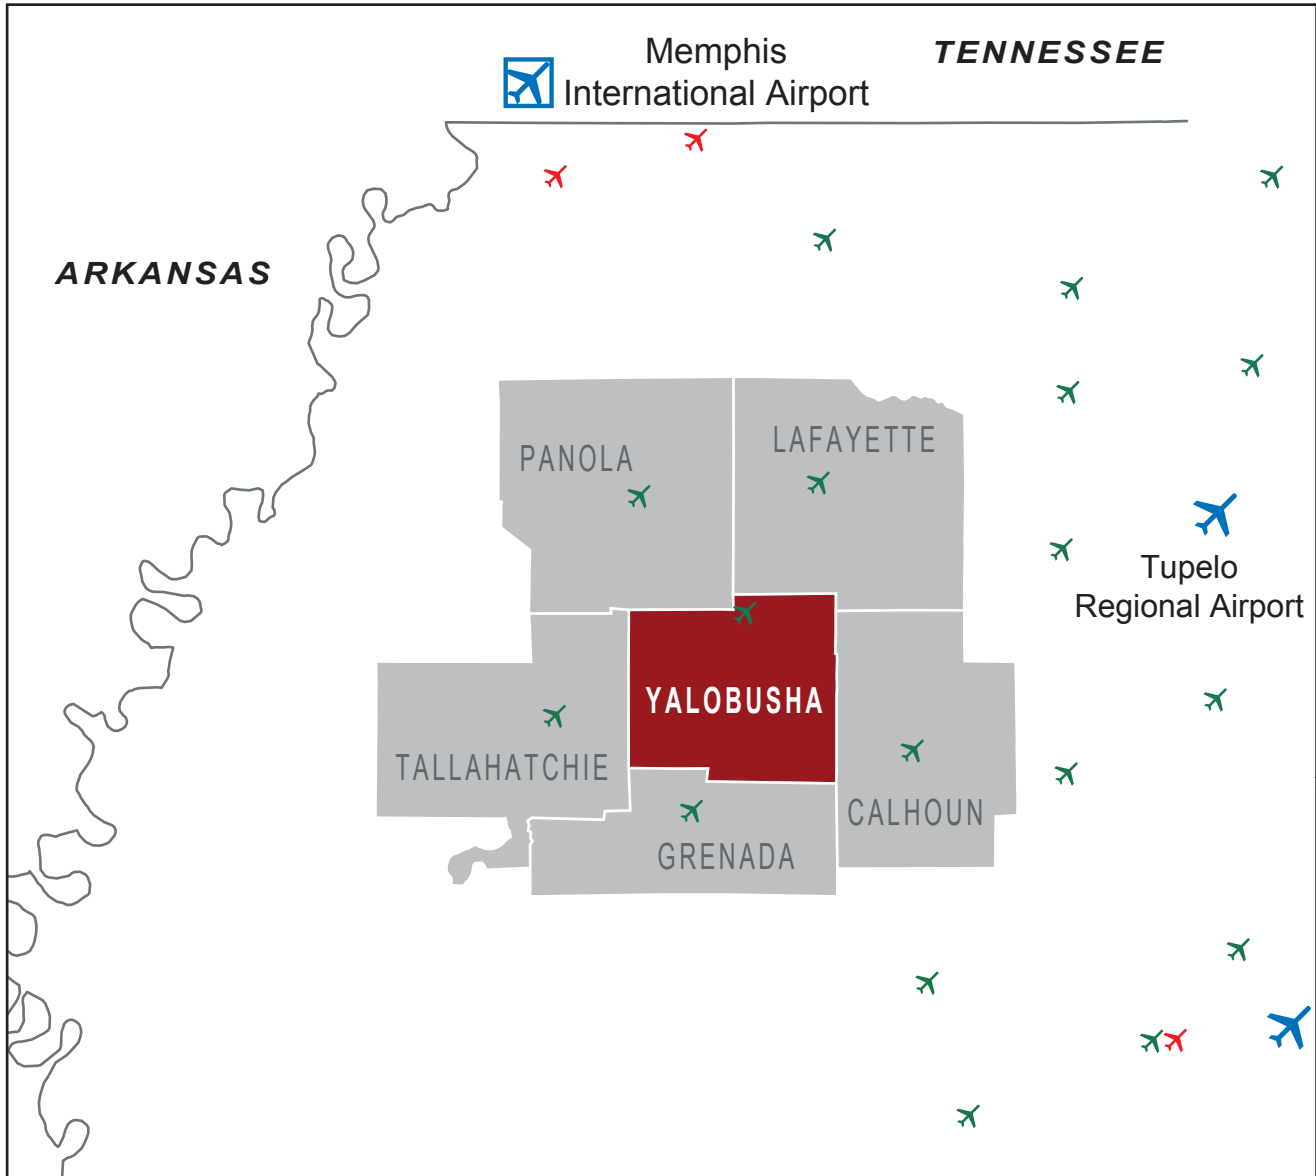

Yalobusha County

ECONOMIC DEVELOPMENT DISTRICT

PO Box 642 | Water Valley, MS 38965 | 662-473-8899 | yedd@yalobushacountymississippi.com

Airports

COMMERCIAL AIRLINE SERVICE	NON-COMMERCIAL AIRPORT SERVICE
Attended	Attended
Unattended	Unattended
	Private with Public Use (unattended)